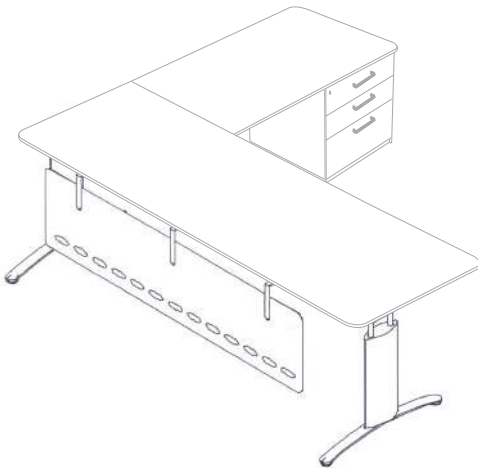

For less clutter FLEX allows access to the power socket outlet from beneath the table top through a hatch cover. The table can house cable management options such as double flip doors with brushed edge to conceal power, data, and telephone outlets.

Provides privacy and conceals wires in the form of an effective modesty panel, furthermore gives a sense of rigidity and durability.

FLEX's distinctive feature is at the legs connected to the tabletop, which creates a resemblance of higher elevation compared to the standard workstation. Coupled with contrasting colours, FLEX is an eye-catcher.

FLEX DESKING SPECIFICATION

L-SHAPE WORK SURFACE

FL-1
1800 (W) x 800 (D) x 900 (W) x 600 (D) x 750 (H)

FL-2
2100 (W) x 900 (D) x 900 (W) x 600 (D) x 750 (H)

L-SHAPE (with FIXED PEDESTAL)

FL-3
1800 (W) x 800 (D) x 900 (W) x 600 (D) x 750 (H)