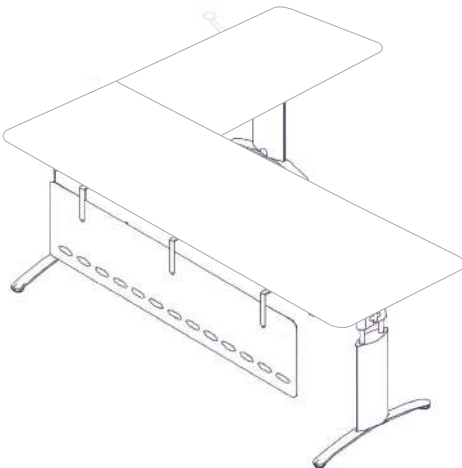

For less clutter FLEX allows access to the power socket outlet from beneath the table top through a hatch cover. The table can house cable management options such as double flip doors with brushed edge to conceal power, data, and telephone outlets.

Provides privacy and conceals wires in the form of an effective modesty panel, furthermore gives a sense of rigidity and durability.

FLEX's distinctive feature is at the legs connected to the tabletop, which creates a resemblance of higher elevation compared to the standard workstation. Coupled with contrasting colours, FLEX is an eye-catcher.

FLEX DESKING SPECIFICATION

L-SHAPE WORK SURFACE

FL-1
1800 (W) x 800 (D) x 900 (W) x 600 (D) x 750 (H)

FL-2
2100 (W) x 900 (D) x 900 (W) x 600 (D) x 750 (H)

L-SHAPE (with FIXED PEDESTAL)

FL-3
1800 (W) x 800 (D) x 900 (W) x 600 (D) x 750 (H)

FL-4
2100 (W) x 900 (D) x 900 (W) x 600 (D) x 750 (H)

STORAGE

MOBILE PEDESTAL

FL-5
415 (W) x 450 (D) x 550 (H)