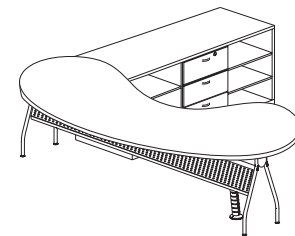

NOVA SPECIFICATION

N-1
Curve Shape Workstation
2100(W) x 1950(D) x 750(H)